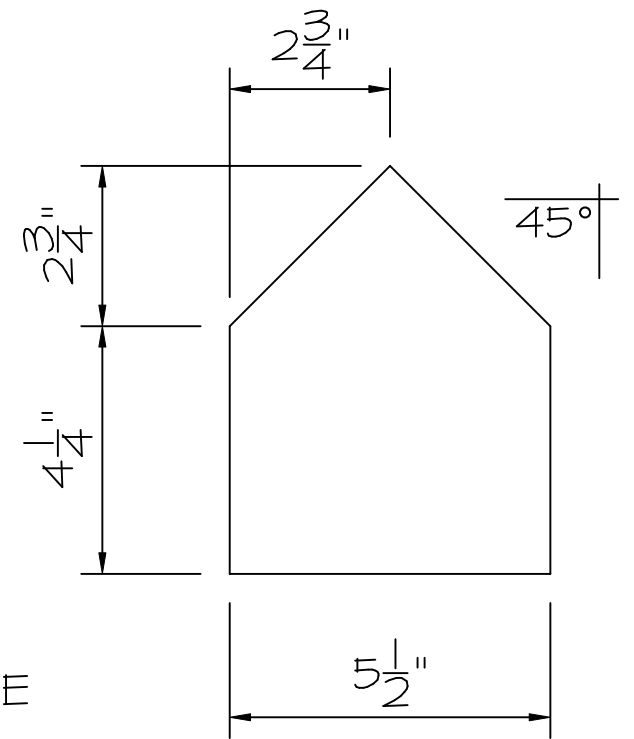

TRADITIONAL BIRD HOUSE

FRONT VIEW

FRONT VIEW

FRONT PIECE

BACK PIECE

BOTTOM VIEW

TOP VIEW

ROOF PIECE

BOTTOM PIECE

SIDE PIECE

1/2" DOWEL

NOTE: CONST.
W/NAILS OR
WD. SCREWS