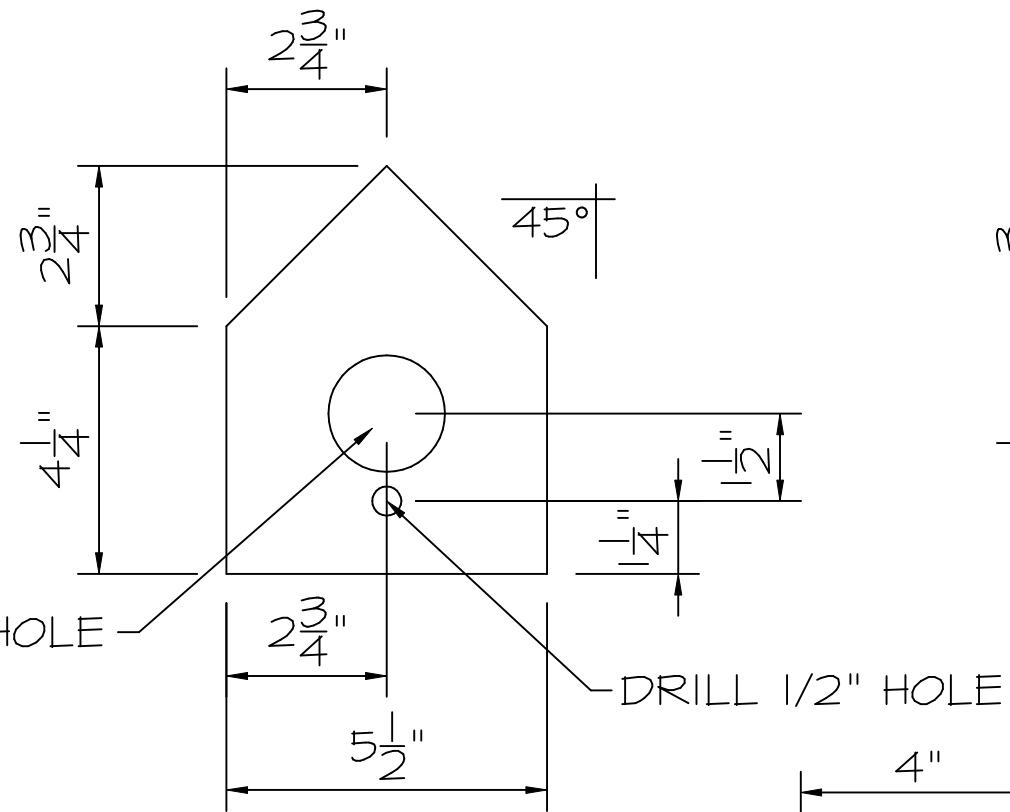

TRADITIONAL BIRD HOUSE

FRONT VIEW

FRONT VIEW

FRONT PIECE

BACK PIECE

BOTTOM VIEW

TOP VIEW

ROOF PIECE

BOTTOM PIECE

SIDE PIECE

1/2" DOWEL

NOTE: CONST.
W/NAILS OR
WD. SCREWS