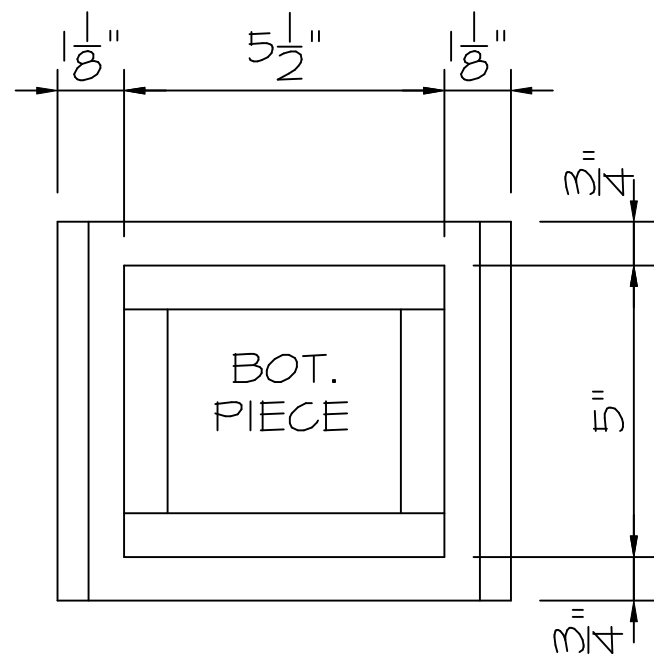

TRADITIONAL BIRD HOUSE

FRONT VIEW

FRONT VIEW

FRONT PIECE

BACK PIECE

BOTTOM VIEW

TOP VIEW

ROOF PIECE

BOTTOM PIECE

SIDE PIECE

1/2" DOWEL

NOTE: CONST.
W/NAILS OR
WD. SCREWS