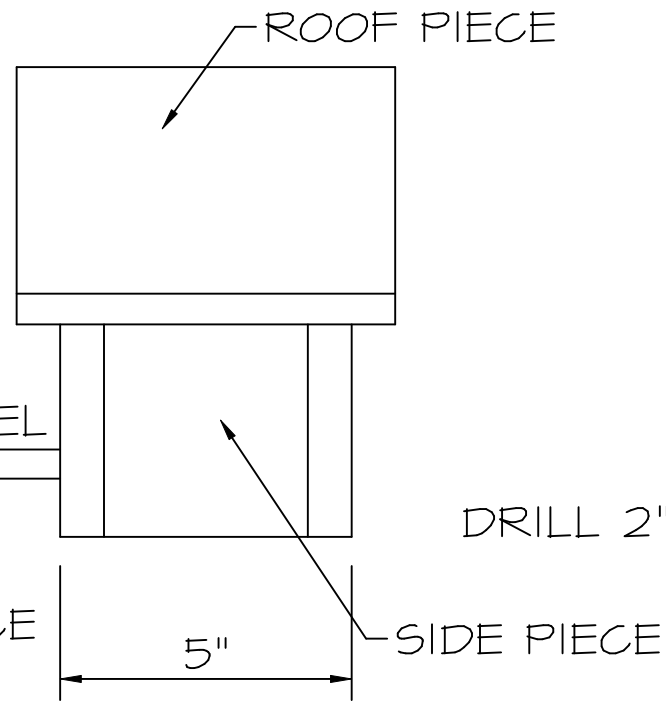

TRADITIONAL BIRD HOUSE

FRONT VIEW

FRONT VIEW

FRONT PIECE

BACK PIECE

BOTTOM VIEW

TOP VIEW

ROOF PIECE

BOTTOM PIECE

SIDE PIECE

1/2" DOWEL

NOTE: CONST.
W/NAILS OR
WD. SCREWS