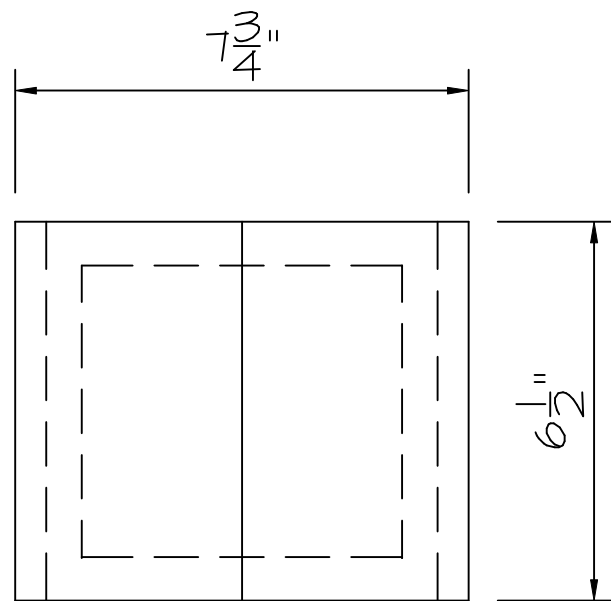

TRADITIONAL BIRD HOUSE

FRONT VIEW

FRONT VIEW

FRONT PIECE

BACK PIECE

BOTTOM VIEW

TOP VIEW

ROOF PIECE

BOTTOM PIECE

SIDE PIECE

1/2" DOWEL

NOTE: CONST.
W/NAILS OR
WD. SCREWS