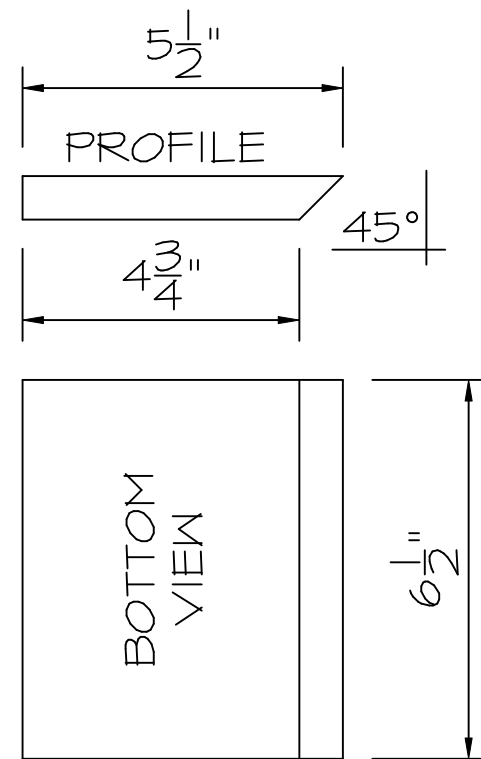

TRADITIONAL BIRD HOUSE

FRONT VIEW

FRONT VIEW

FRONT PIECE

BACK PIECE

BOTTOM VIEW

TOP VIEW

ROOF PIECE

BOTTOM PIECE

SIDE PIECE

1/2" DOWEL

NOTE: CONST.
W/NAILS OR
WD. SCREWS